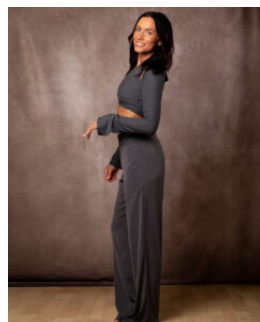

H A M M A R S T R O M A G E N C Y

Snöänglar
Vargattacken på Kålmorden
Maria Wern
Morden i Sandhamn

Sommaren med släkten

Top Dog
Störst av allt

Lyckligare kan ingen vara

Friend at party
Sofie
Police
<https://sv.bab.la/lexikon/engelsk-Filmance-svensk/forensic-technician>

Jogging neighbor

Lawyer
Police

Crew

Yellowbird
Nordisk Film TV
Warner Bros

Art & Bob

Filmance
FLX

Jarowskij

Anna Zackrisson

Lisa Ohlin & Johan Lundin
Mattias Ohlsson & Niklas Ohlson

Lena Koppel, Sissela Benn,
Mikael Syrén

Alexis Almström, Molly Hartleb

Per- Olav Sorensen, Lisa Farzaneh

Staffan Lindberg

Commercial

Production
K-bygg
Stockholms länsstrafik
Absolut grapefruit

Character/Role
Store manager
Football supporter
Dancing model

Prod. Company
Helgesson Moll
Moviemall
Swim Club

Director

Voice over

Production
K-bygg

Character/Role
Butikssäljaren

Prod. Company
Helgesson Moll

Director

Other

Year

Production

Position

Prod. Company

Images