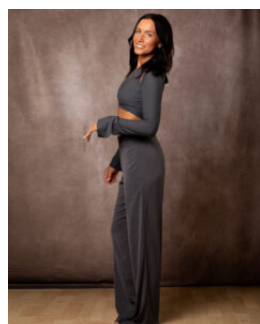

H A M M A R S T R O M A G E N C Y

Snöänglar
Vargattacken på Kålmorden
Maria Wern
Morden i Sandhamn

Sommaren med släkten

Top Dog
Störst av allt

Lyckligare kan ingen vara

Friend at party
Sofie
Police
<https://sv.bab.la/lexikon/engelsk-Filmance-svensk/forensic-technician>

Jogging neighbor

Lawyer
Police

Crew

Yellowbird
Nordisk Film TV
Warner Bros

Art & Bob

Filmance
FLX

Jarowskij

Anna Zackrisson

Lisa Ohlin & Johan Lundin
Mattias Ohlsson & Niklas Ohlson

Lena Koppel, Sissela Benn,
Mikael Syrén

Alexis Almström, Molly Hartleb

Per- Olav Sorensen, Lisa Farzaneh

Staffan Lindberg

Commercial

Production
K-bygg
Stockholms länsstrafik
Absolut grapefruit

Character/Role
Store manager
Football supporter
Dancing model

Prod. Company
Helgesson Moll
Moviemall
Swim Club

Director

Voice over

Production
K-bygg

Character/Role
Butikssäljaren

Prod. Company
Helgesson Moll

Director

Other

Year

Production

Position

Prod. Company

Images