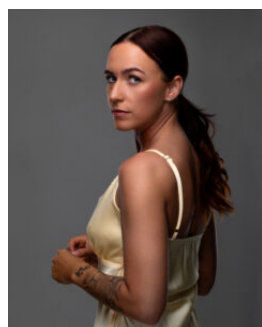

H A M M A R S T R O M A G E N C Y

Heder	Screaming run over woman	Bigster	Joakim Eliasson
Folk med ångest	Sarahs bank assistant	FLX	Felix Hergren
Två systrar	Friend at the bachelorette	Yellowbird	Julia Lindström
Kärlek & Anarki	Weitress	FLX	Lisa Langseth
Harmonica	Guest and weitress	Warner Bros	Josephine Bornebusch
Anti-utopia	Bleeding crying girl	Kortfilm	Mikael Roth
Framtida minnen	Astrid	Kortfilm	Roland Ohlsson
Snöänglar	Friend at party	Yellowbird	Anna Zackrisson
Vargattacken på Kålmorden	Sofie	Nordisk Film TV	
Maria Wern	Police	Warner Bros	Lisa Ohlin & Johan Lundin
Morden i Sandhamn	https://sv.bab.la/lexikon/engelsk-Filmance svensk/forensic-technician		Mattias Ohlsson & Niklas Ohlson
Sommaren med släkten	Jogging neighbor	Art & Bob	Lena Koppel, Sissela Benn, Mikael Syrén
Top Dog	Lawyer	Filmance	Alexis Almström, Molly Hartleb
Störst av allt	Police	FLX	Per- Olav Sorensen, Lisa Farzaneh
Lyckligare kan ingen vara	Crew	Jarowskij	Staffan Lindberg

Commercial

Production	Character/Role	Prod. Company	Director
K-bygg	Store manager	Helgesson Moll	
Stockholms länsstrafik	Football supporter	Moviemall	
Absolut grapefruit	Dancing model	Swim Club	

Voice over

Production	Character/Role	Prod. Company	Director
K-bygg	Butikssäljaren	Helgesson Moll	

Other

Year	Production	Position	Prod. Company

Images