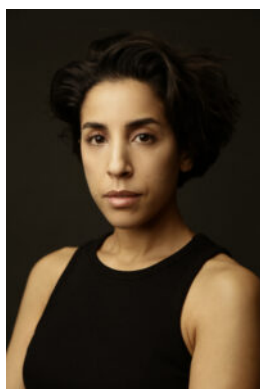

H A M M A R S T R O M
A G E N C Y