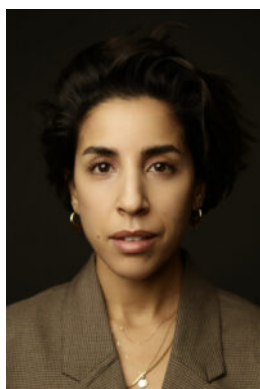

H A M M A R S T R O M
A G E N C Y