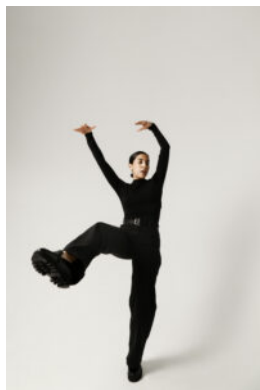

H A M M A R S T R O M
A G E N C Y