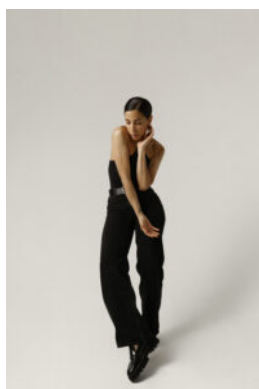

H A M M A R S T R O M
A G E N C Y