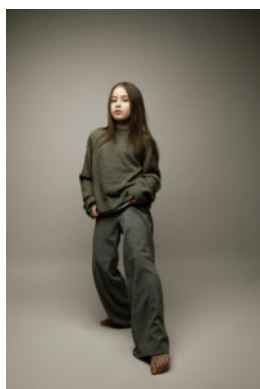

H A M M A R S T R O M
A G E N C Y